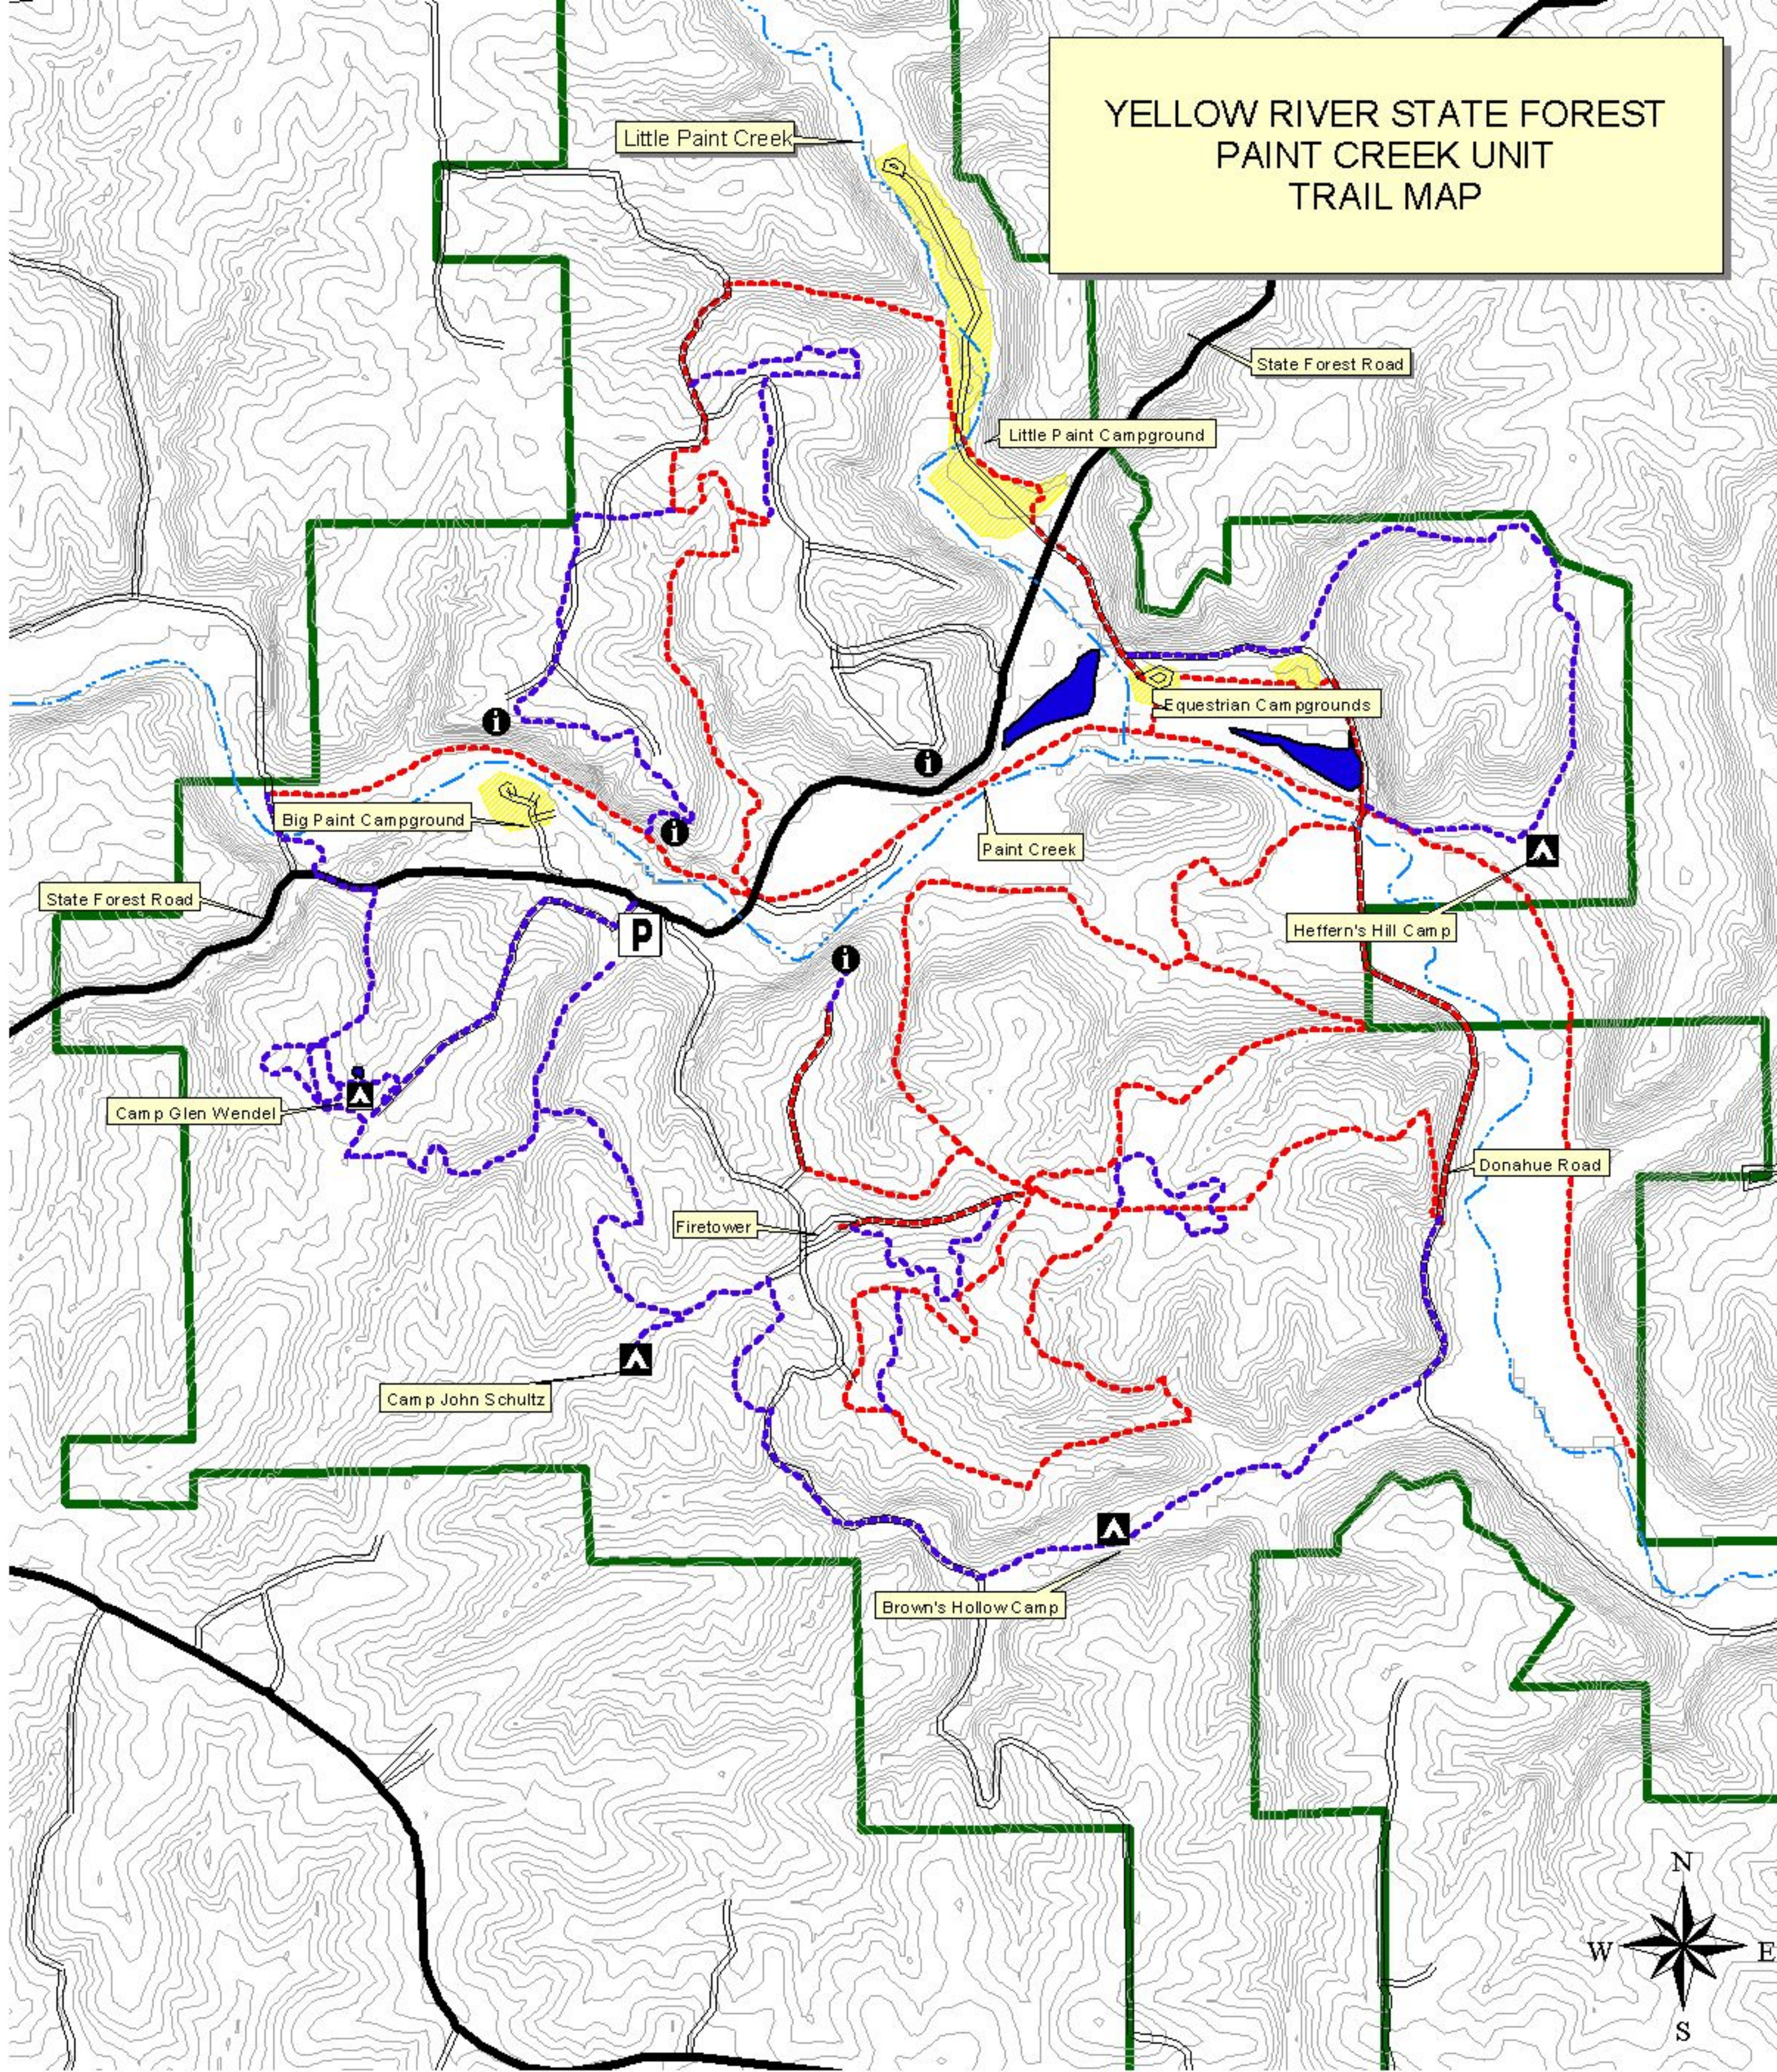

YELLOW RIVER STATE FOREST PAINT CREEK UNIT TRAIL MAP

Hiking, Equestrian, and Bike Trails

Hiking Trail **Bikes and Horses Prohibited**

State Forest Boundary

0 0.25 0.5 0.75 1 Miles

Overlook

Backpack parking, trail head,
Area Headquarters

Backpack Campsite

Car Camp Areas

Gravel Road

Hard Surfaced Road